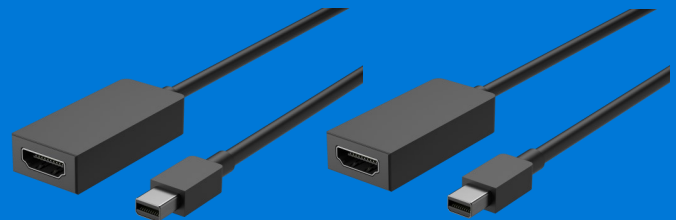

Surface Dock

Surface Dock converts your Surface Pro 4 into a desktop workstation. It takes up minimal desk space while a single, flexible cable delivers power and connects to your favorite peripherals: external monitors, Ethernet, full-size keyboard,

Wireless Display Adapter

Wirelessly project everything that's on a Surface Pro 4 to a monitor or HDTV from up to 23 feet away.

Surface Pen

Get the most natural writing and drawing experience on a tablet with Surface Pen, now with 1,024 levels of pressure sensitivity. Available in three vibrant colors.